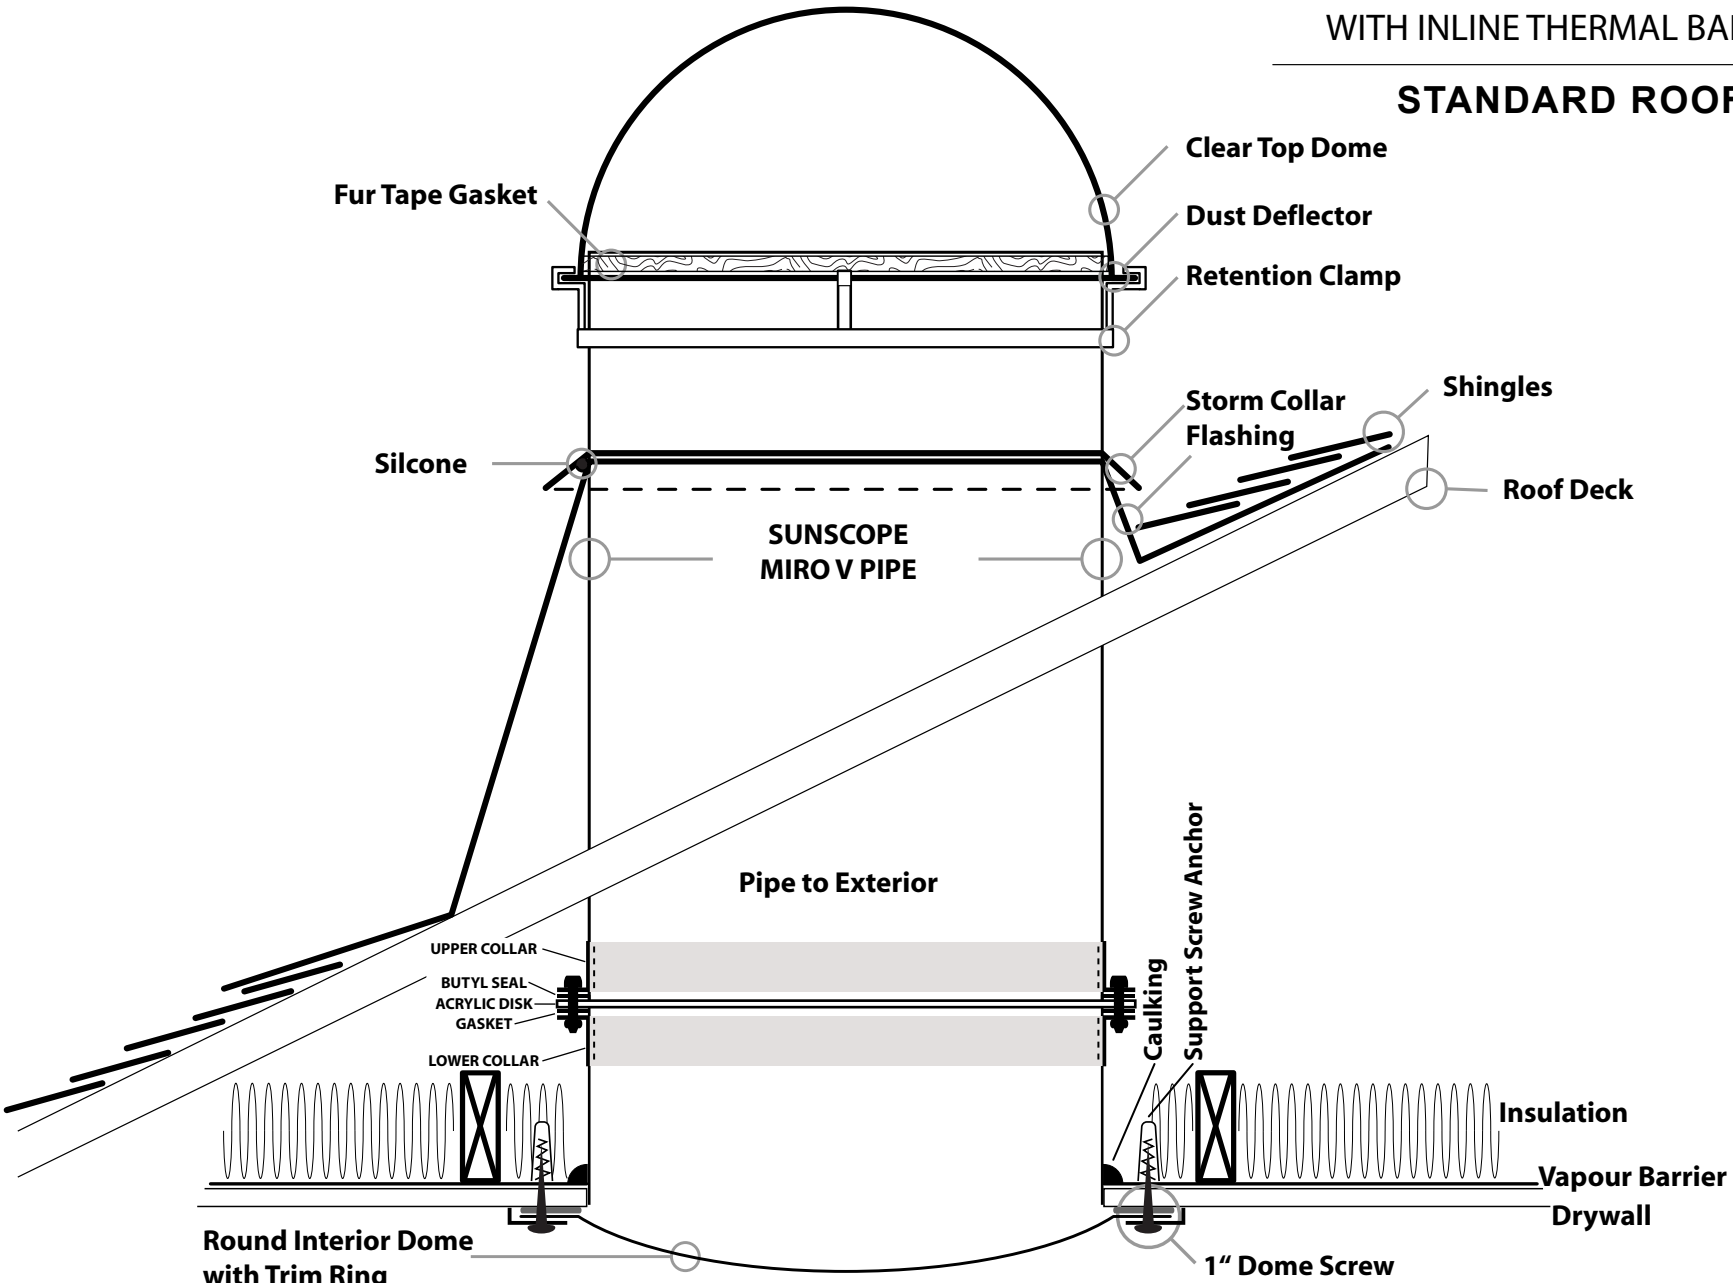

SUNSCOPE STANDARD UNIT

WITH INLINE THERMAL BARRIER

STANDARD ROOF

SKY-TECH SKY-LIGHTS

Do Not Scale