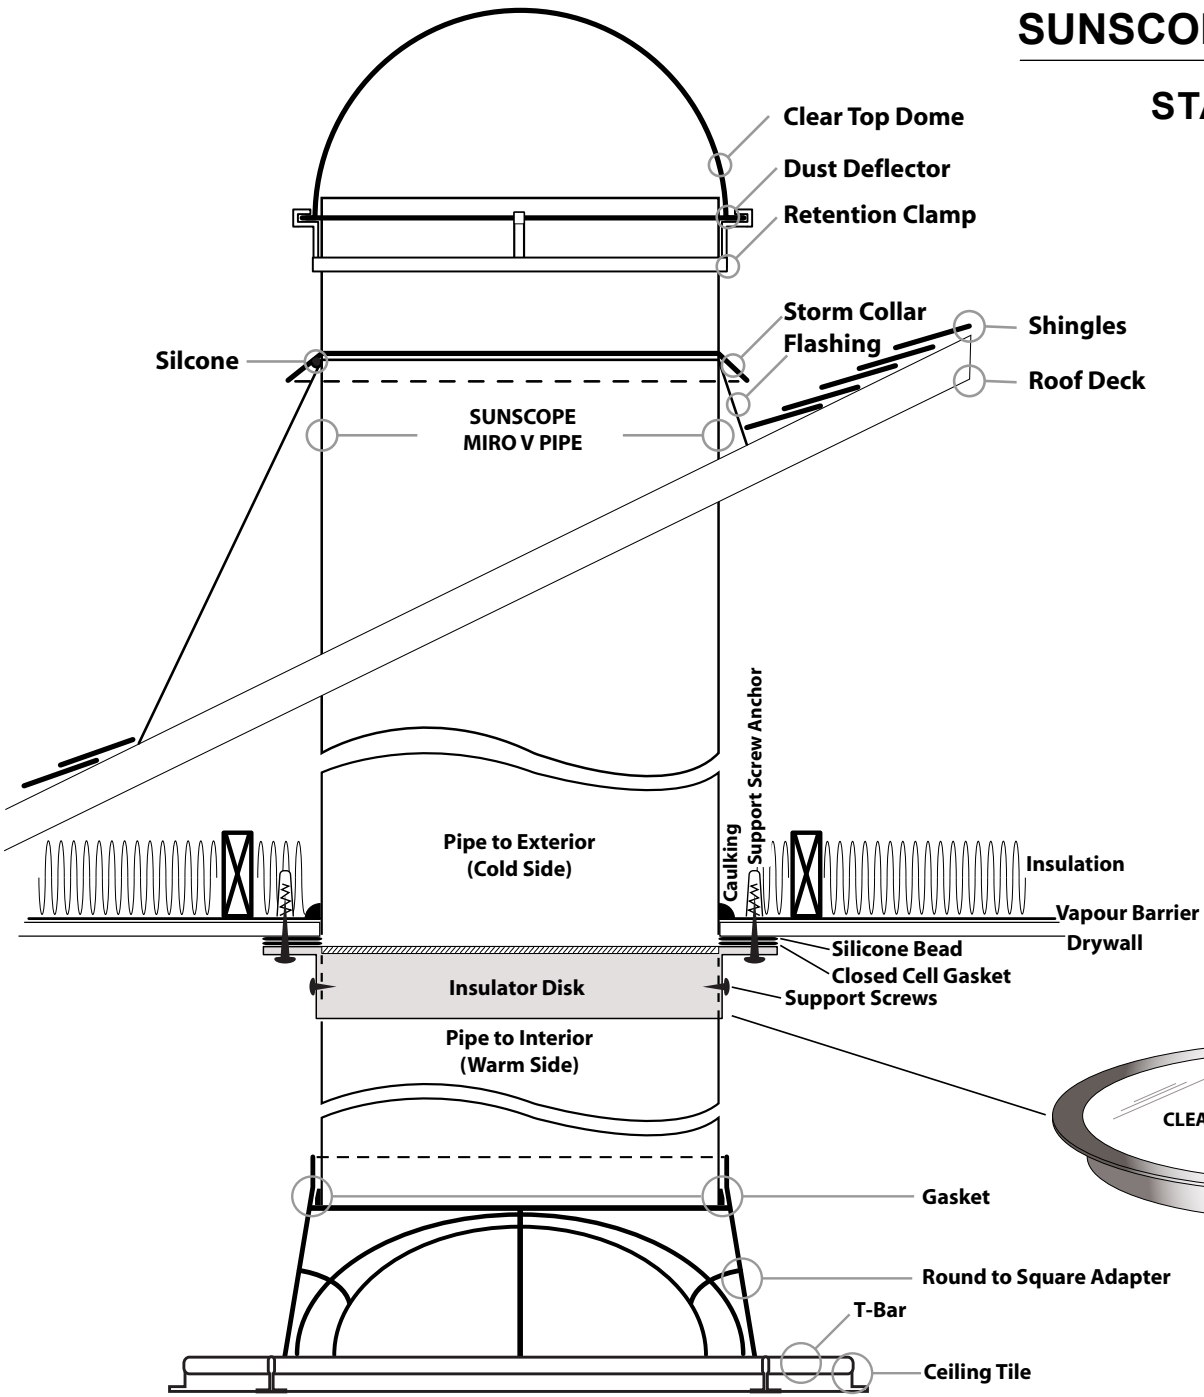

SUNSCOPE SINGLE THERMAL BREAK

STANDARD ROOF - Square

SKY-TECH SKY-LIGHTS

Do Not Scale