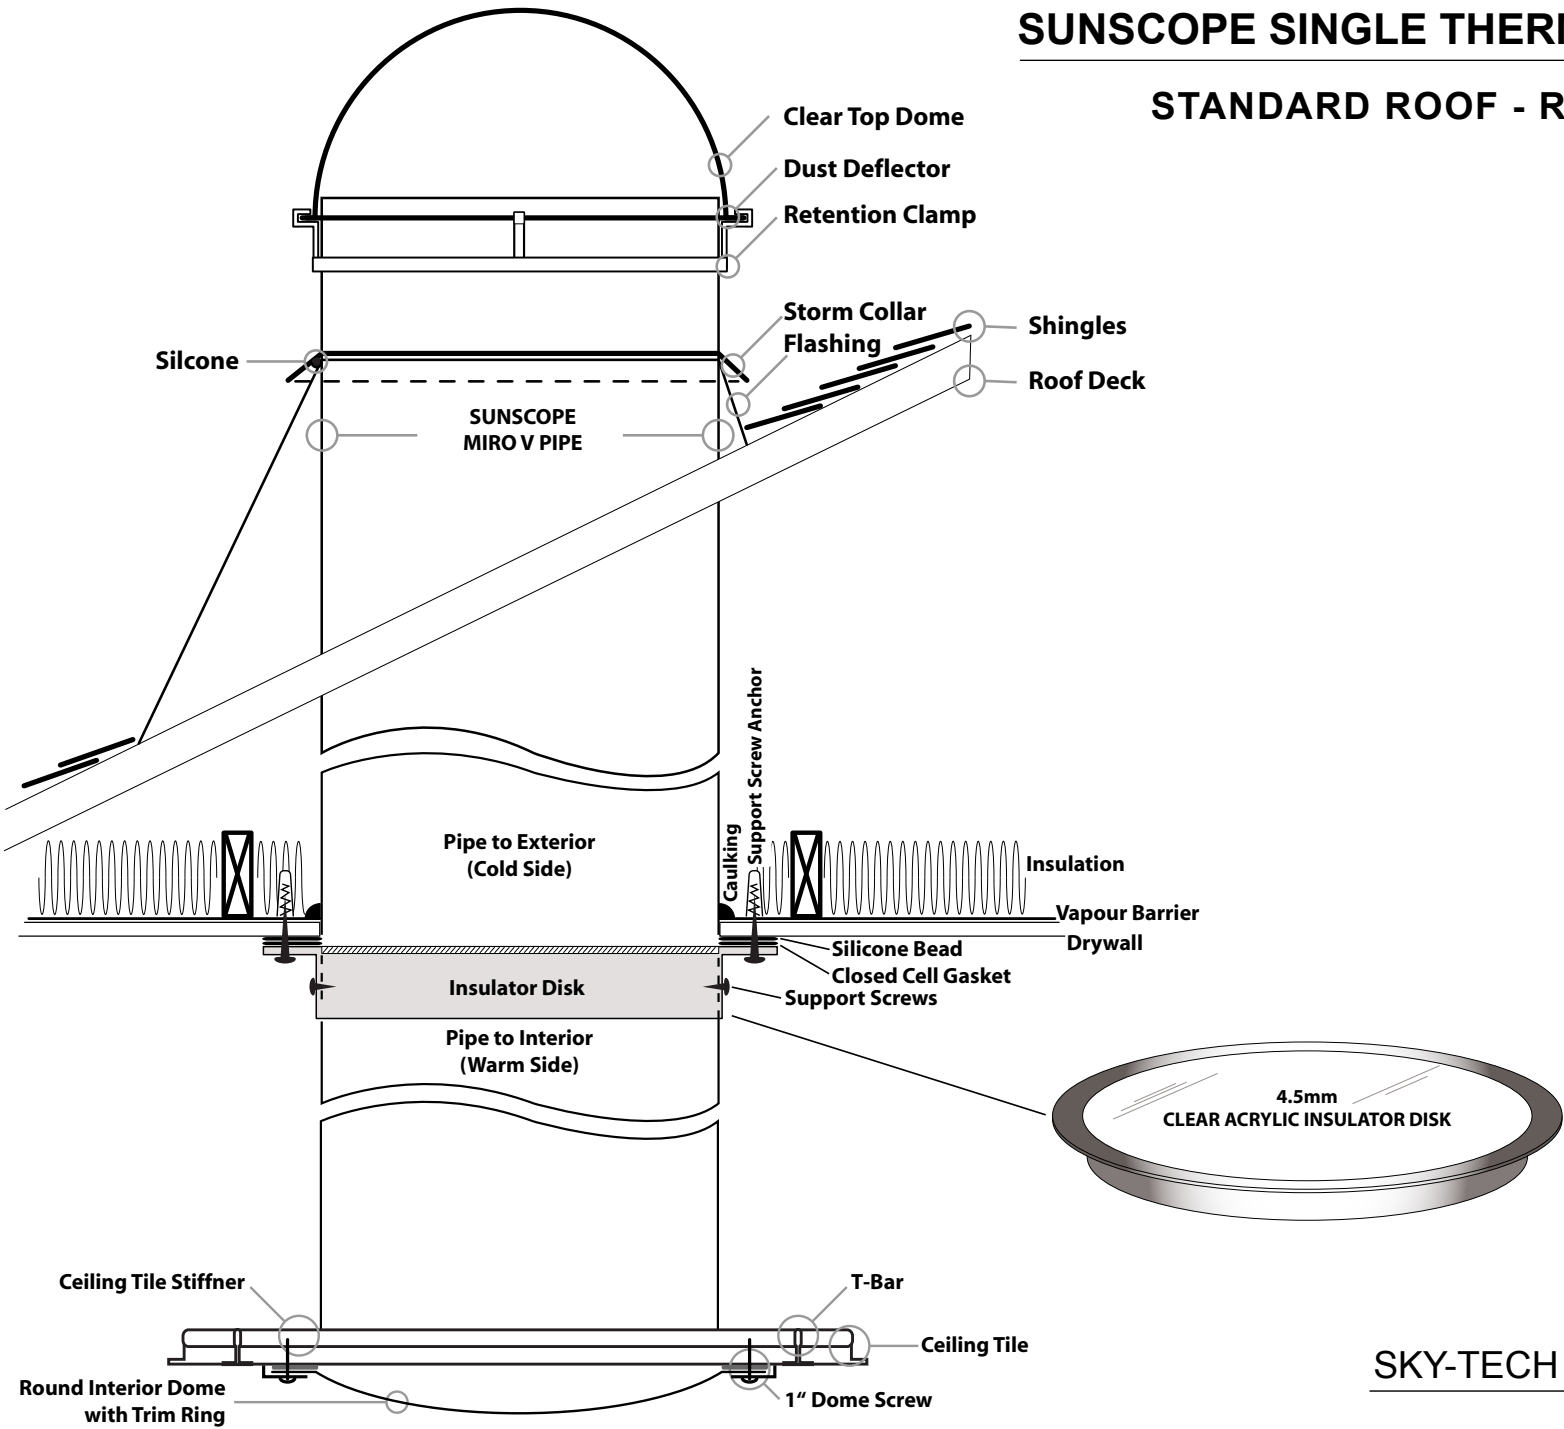

SUNSCOPE SINGLE THERMAL BREAK

STANDARD ROOF - Round

SKY-TECH SKY-LIGHTS

Do Not Scale