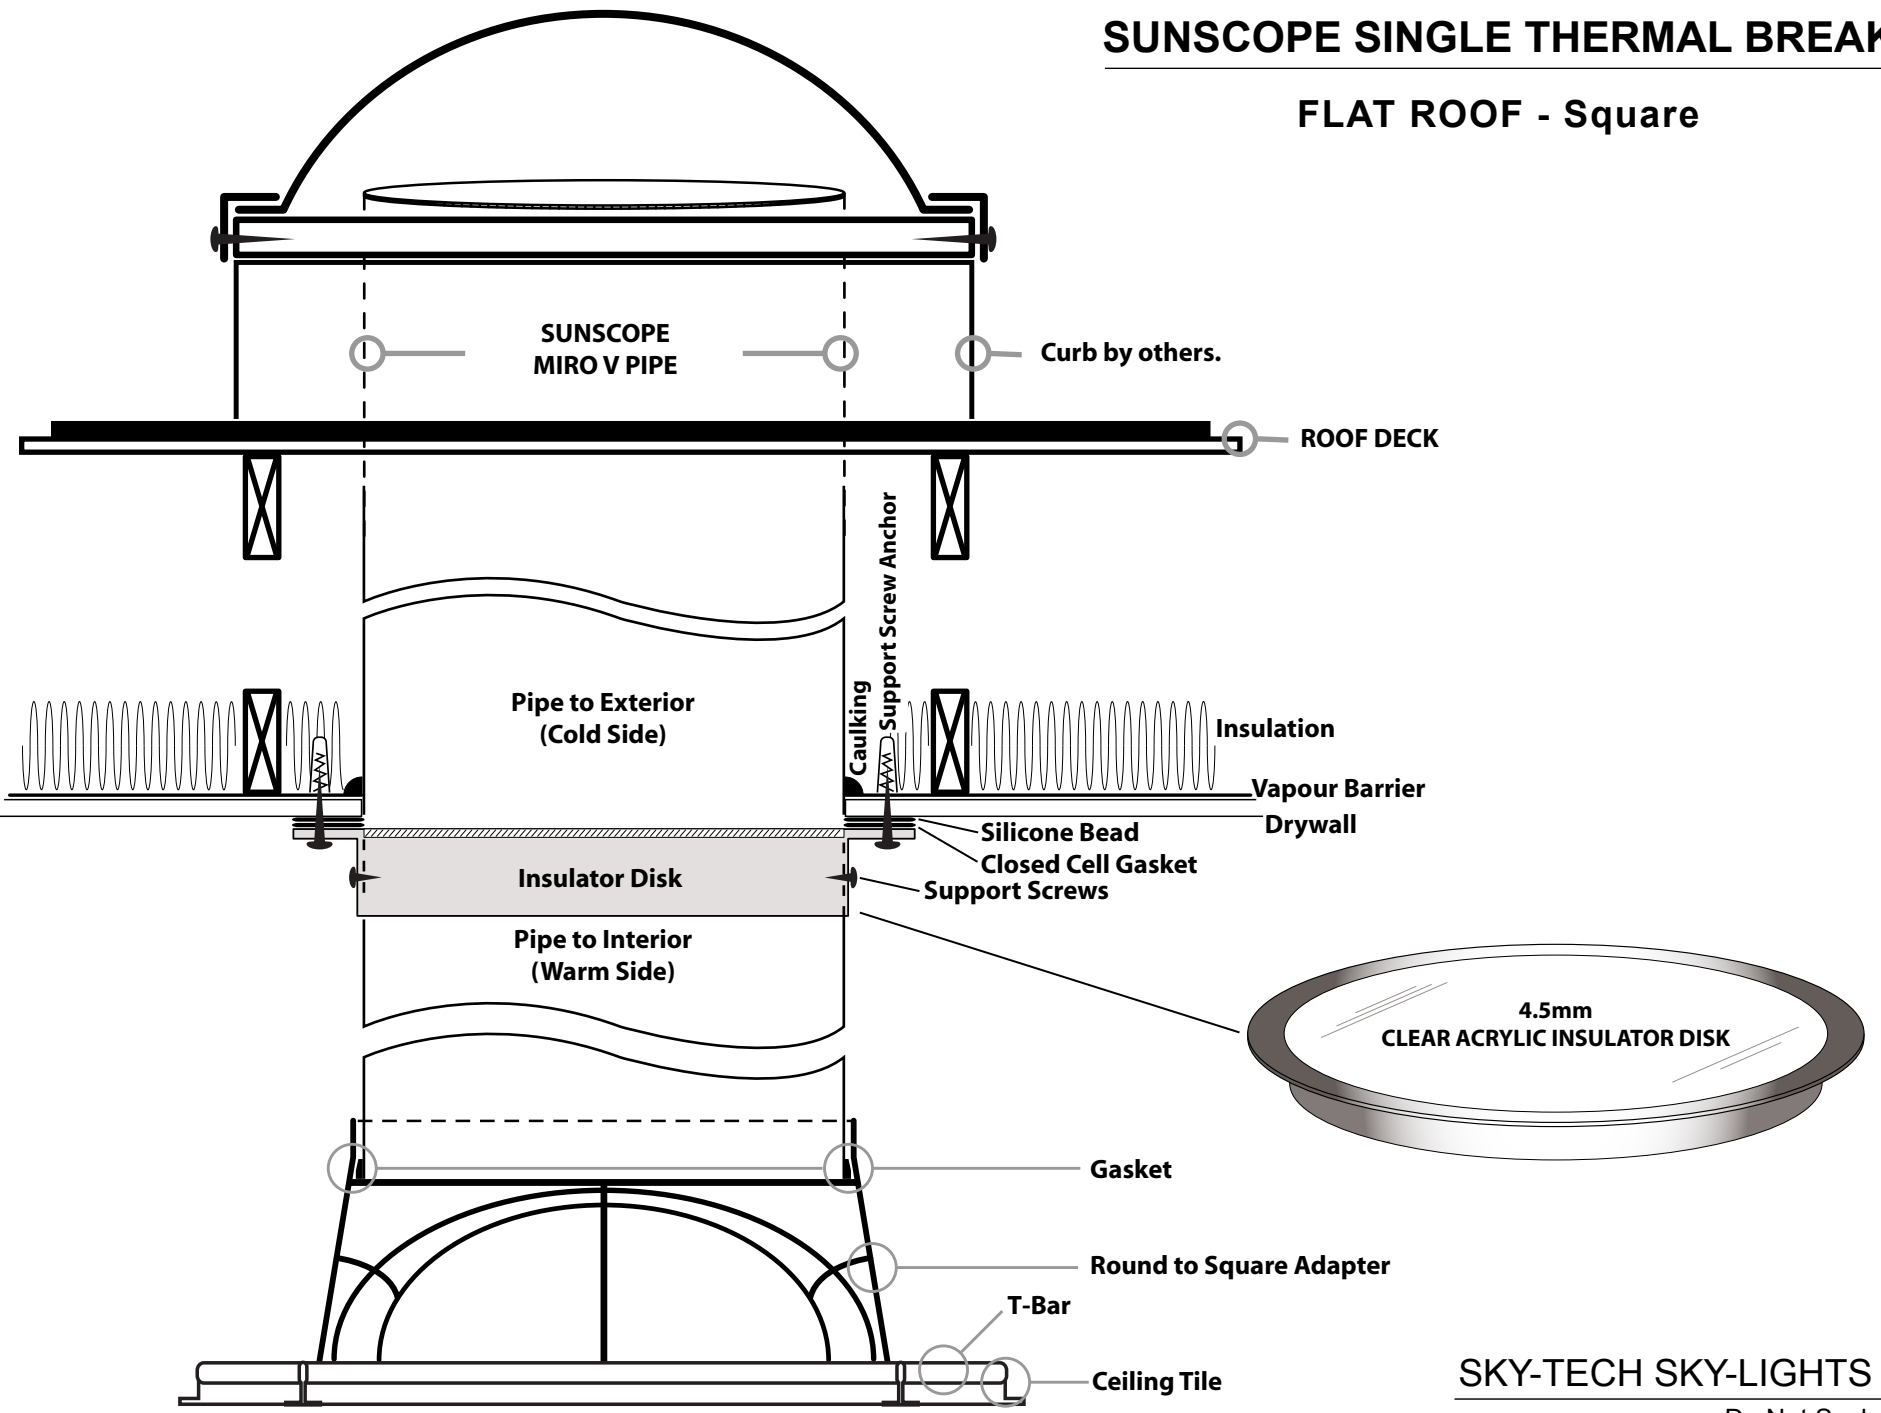

# SUNSCOPE SINGLE THERMAL BREAK

## FLAT ROOF - Square

SKY-TECH SKY-LIGHTS

Do Not Scale