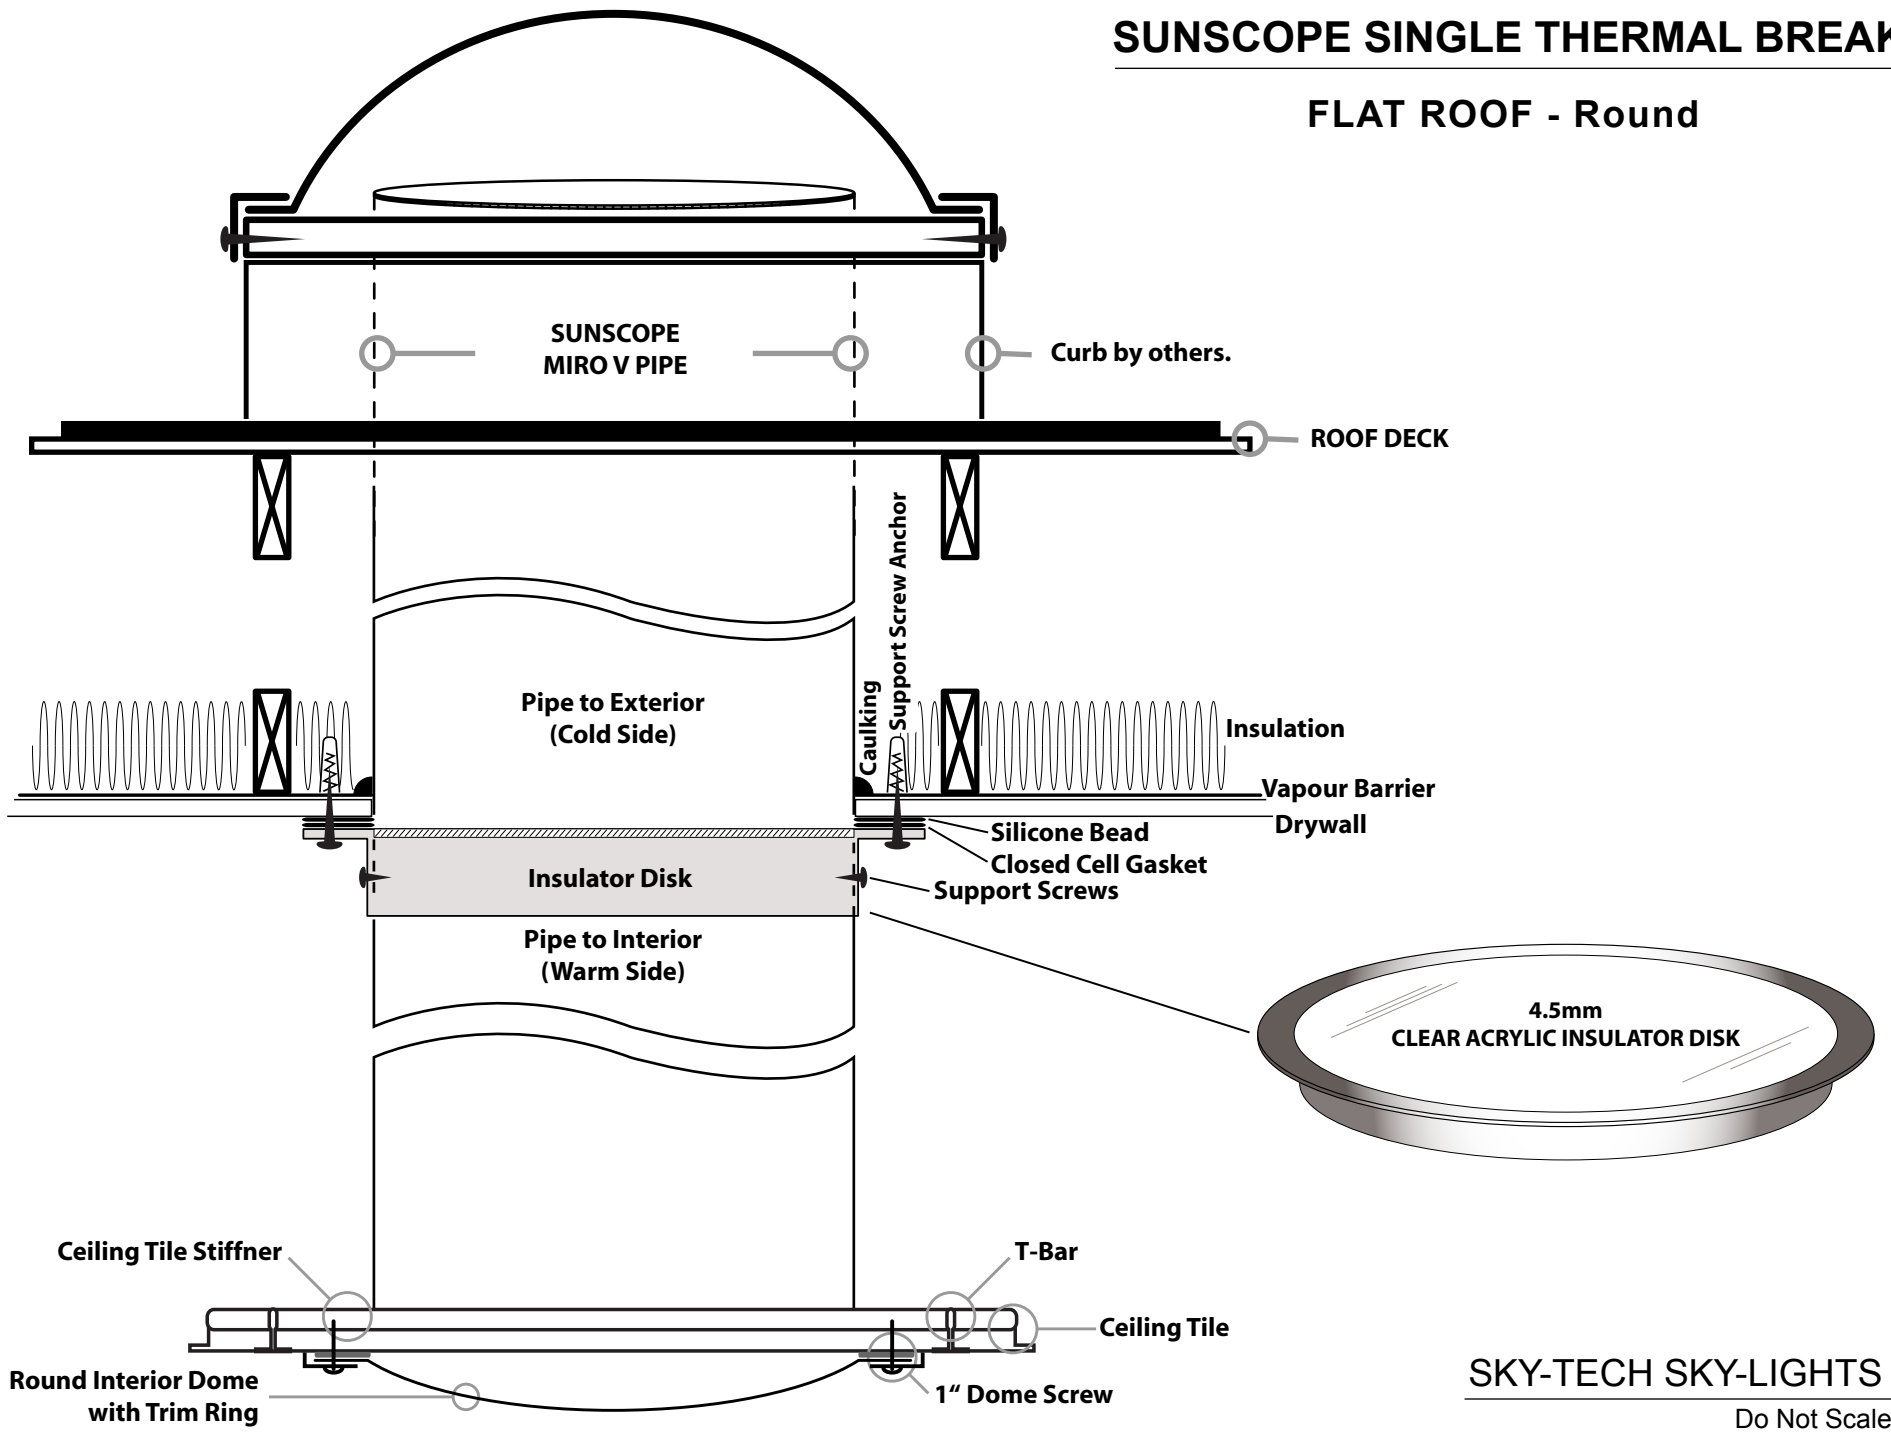

SUNSCOPE SINGLE THERMAL BREAK

FLAT ROOF - Round

SKY-TECH SKY-LIGHTS

Do Not Scale