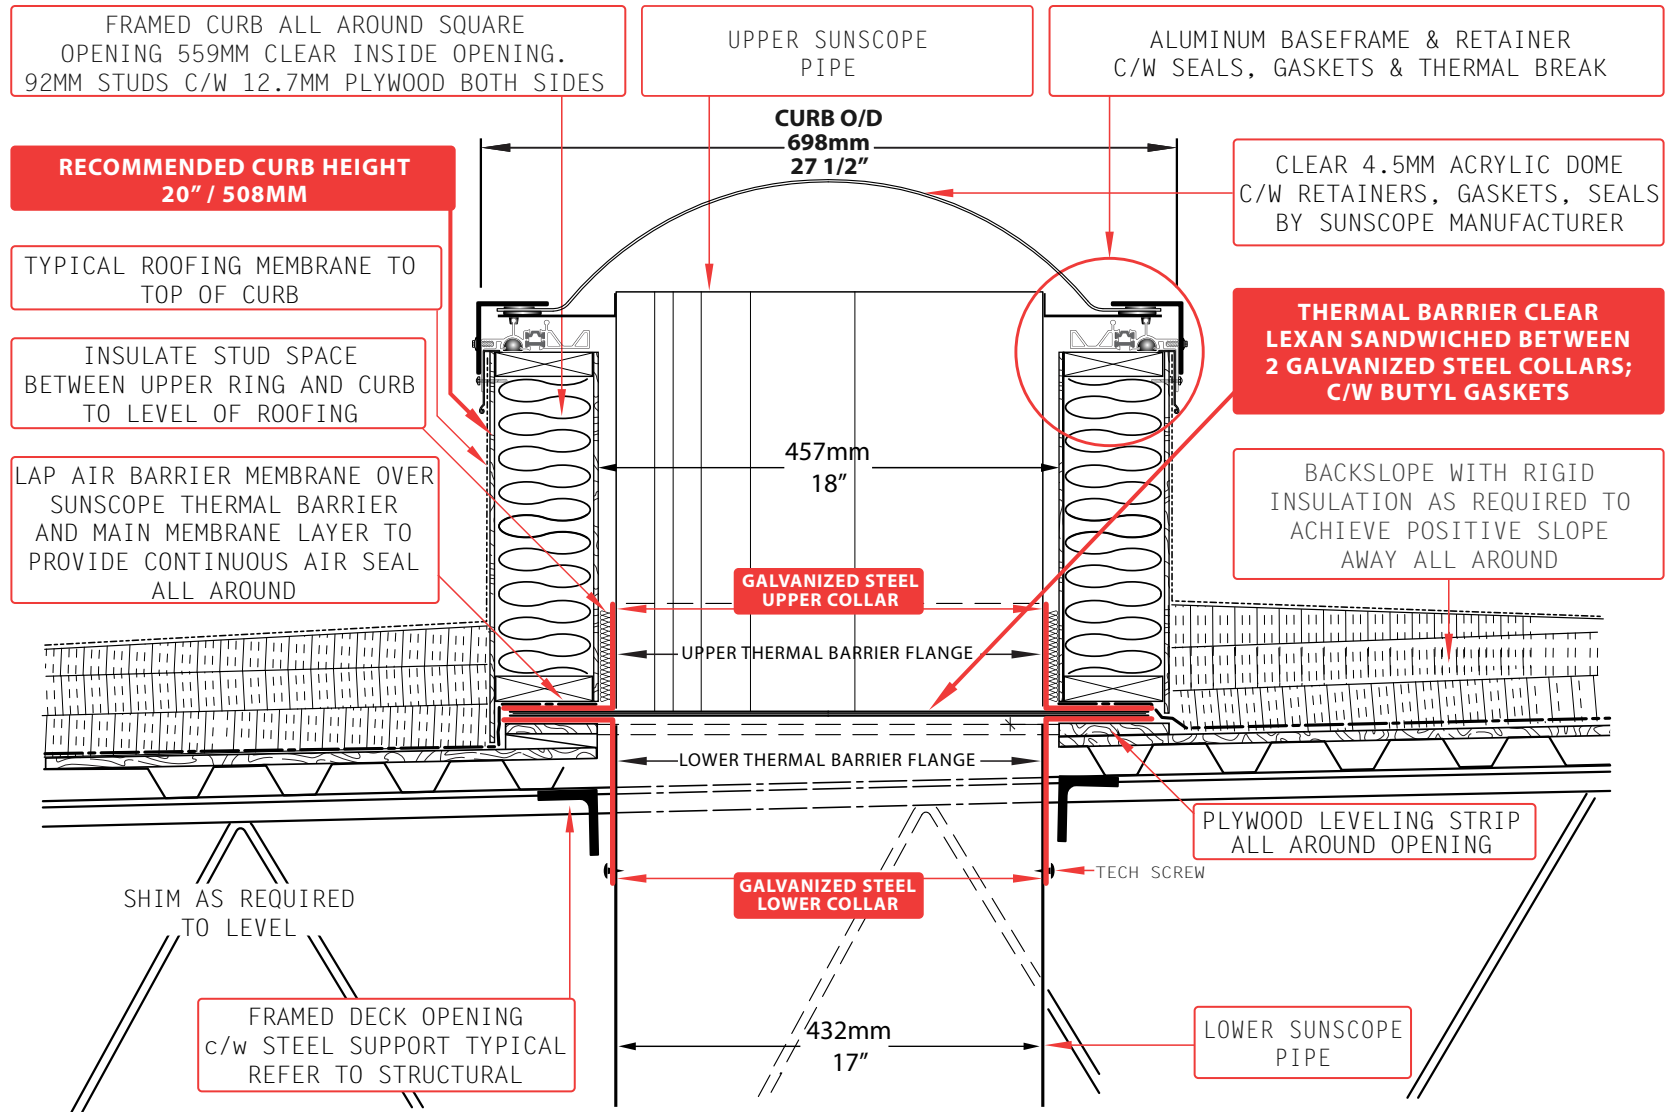

Industrial 17" Top Detail

*Prior to construction, check with all local building authorities and check building codes for compliance.

SKY-TECH SKY-LIGHTS

Do Not Scale