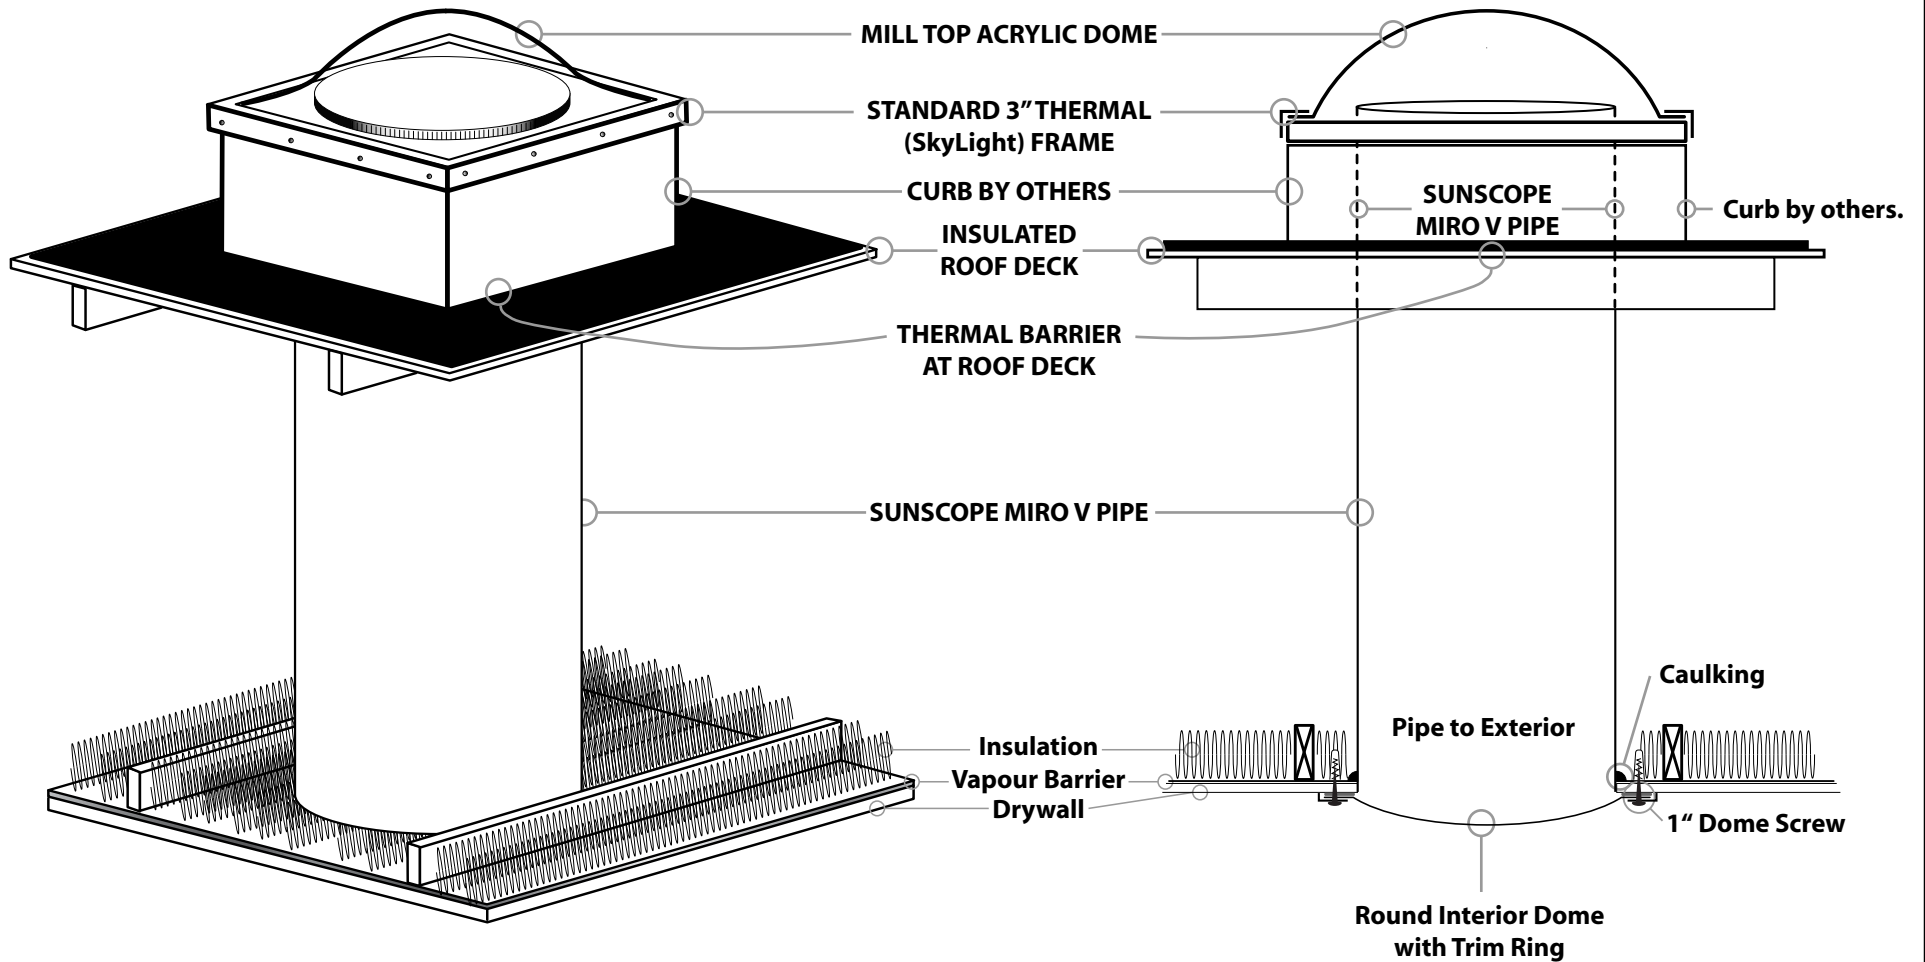

SKY-TECH™

MANUFACTURE OF
SUNSCOPE™
Natural Light Systems

S K Y - L I G H T S

"PROUDLY CANADIAN"

11503 - 160 Street Edmonton, Alberta, Canada T5M 3V9 1.800.449.0644

Thermal Unit WITH SUPPORTED LENS

MEMBER

*Prior to construction, check with all local building authorities and check building codes for compliance.

SKY-TECH SKY-LIGHTS

Do Not Scale