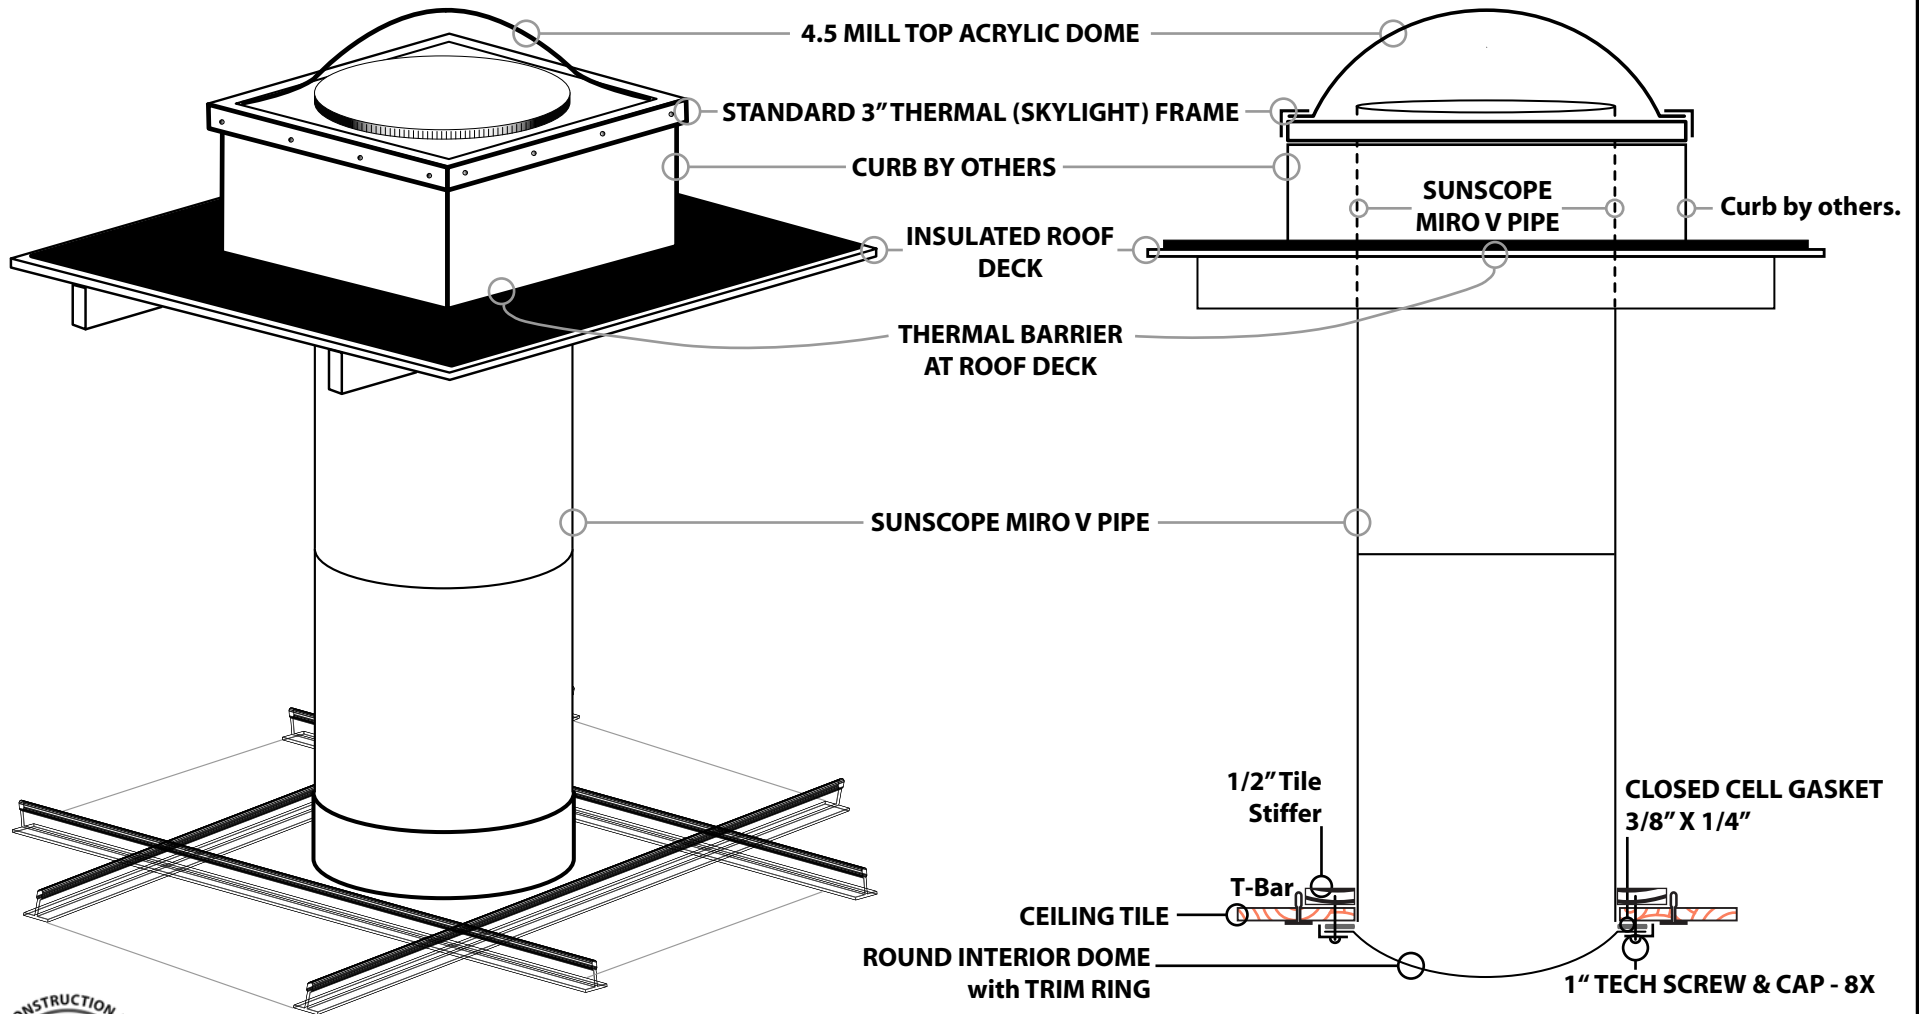

SKY-TECH™

MANUFACTURE OF
SUNSCOPE™
Natural Light Systems

S K Y - L I G H T S

"PROUDLY CANADIAN"

11503 - 160 Street Edmonton, Alberta, Canada T5M 3V9 1.800.449.0644

SunScope™ Thermal Unit WITH DOME STYLE LENS

*SHOWN HERE WITH T-BAR & Tile

MEMBER

*Prior to construction, check with all local building authorities and check building codes for compliance.

SKY-TECH SKY-LIGHTS

Do Not Scale