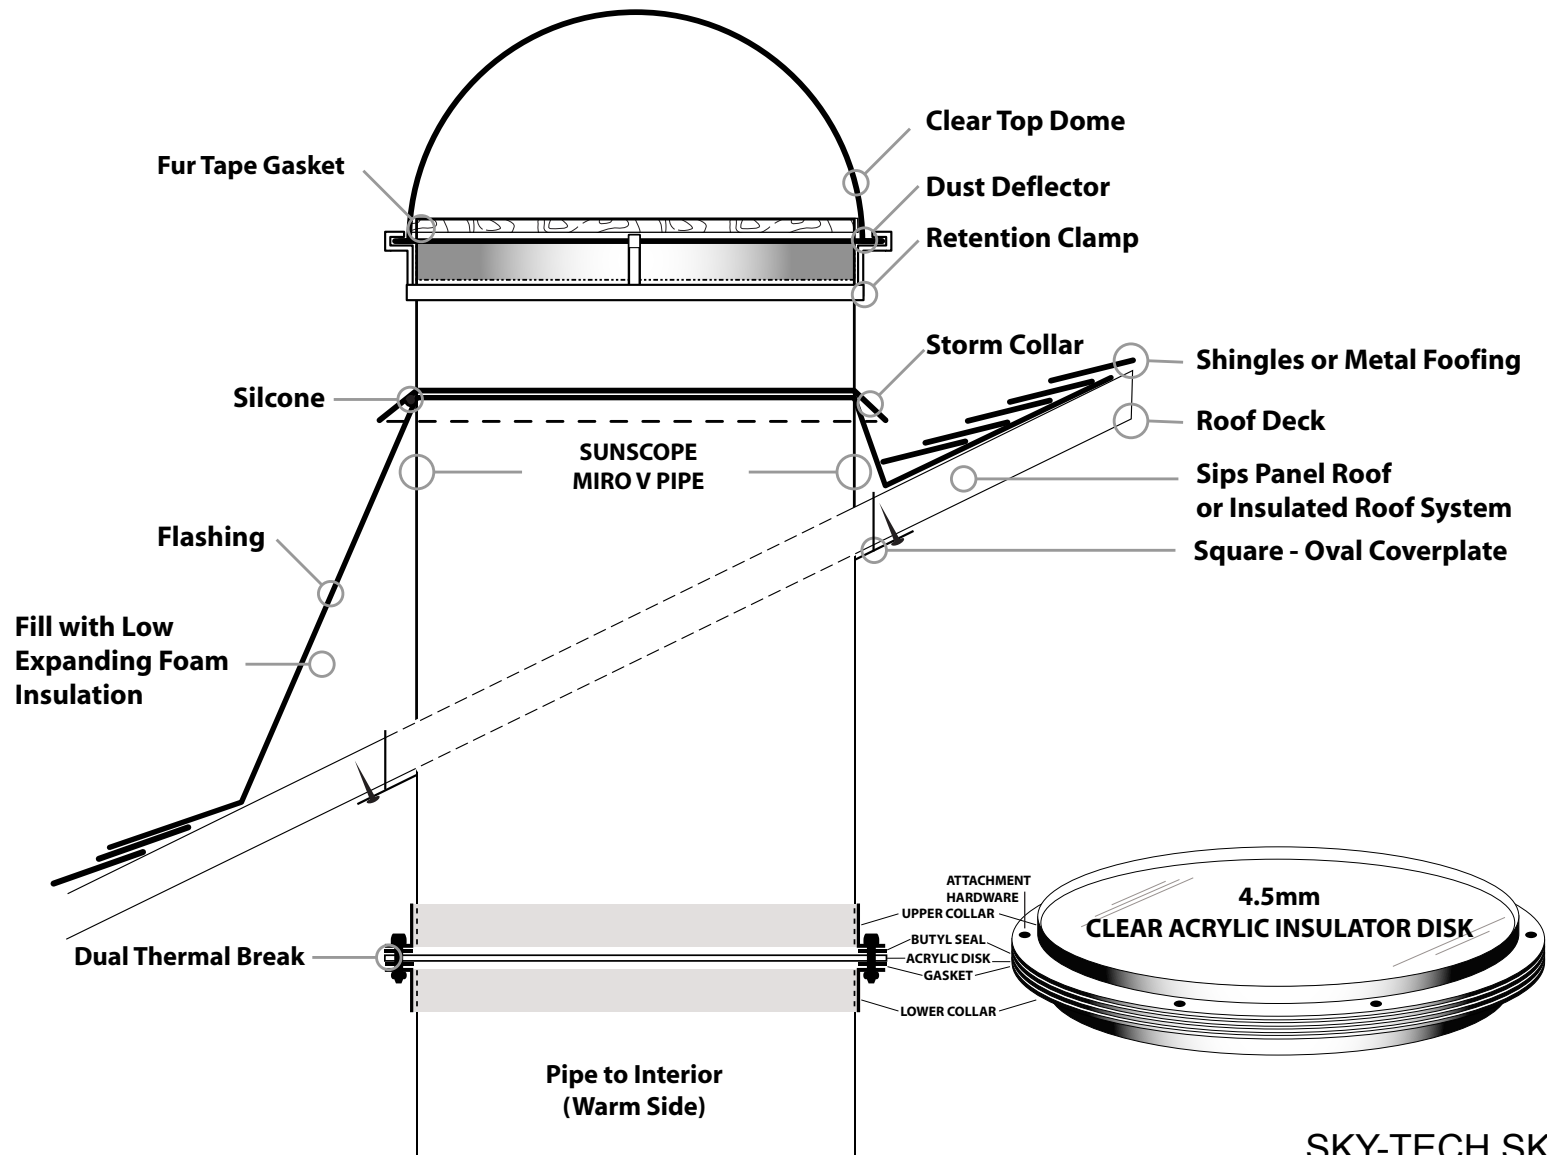

SKY-TECH™

MANUFACTURE OF
SUNSCOPE™
Natural Light Systems

S K Y - L I G H T S

"PROUDLY CANADIAN"

11503 - 160 Street Edmonton, Alberta, Canada T5M 3V9 1.800.449.0644

SunScope™ Inline Thermal Break SIPS or METAL ROOF

MEMBER

*Prior to construction, check with all local building authorities and check building codes for compliance.

SKY-TECH SKY-LIGHTS

Do Not Scale