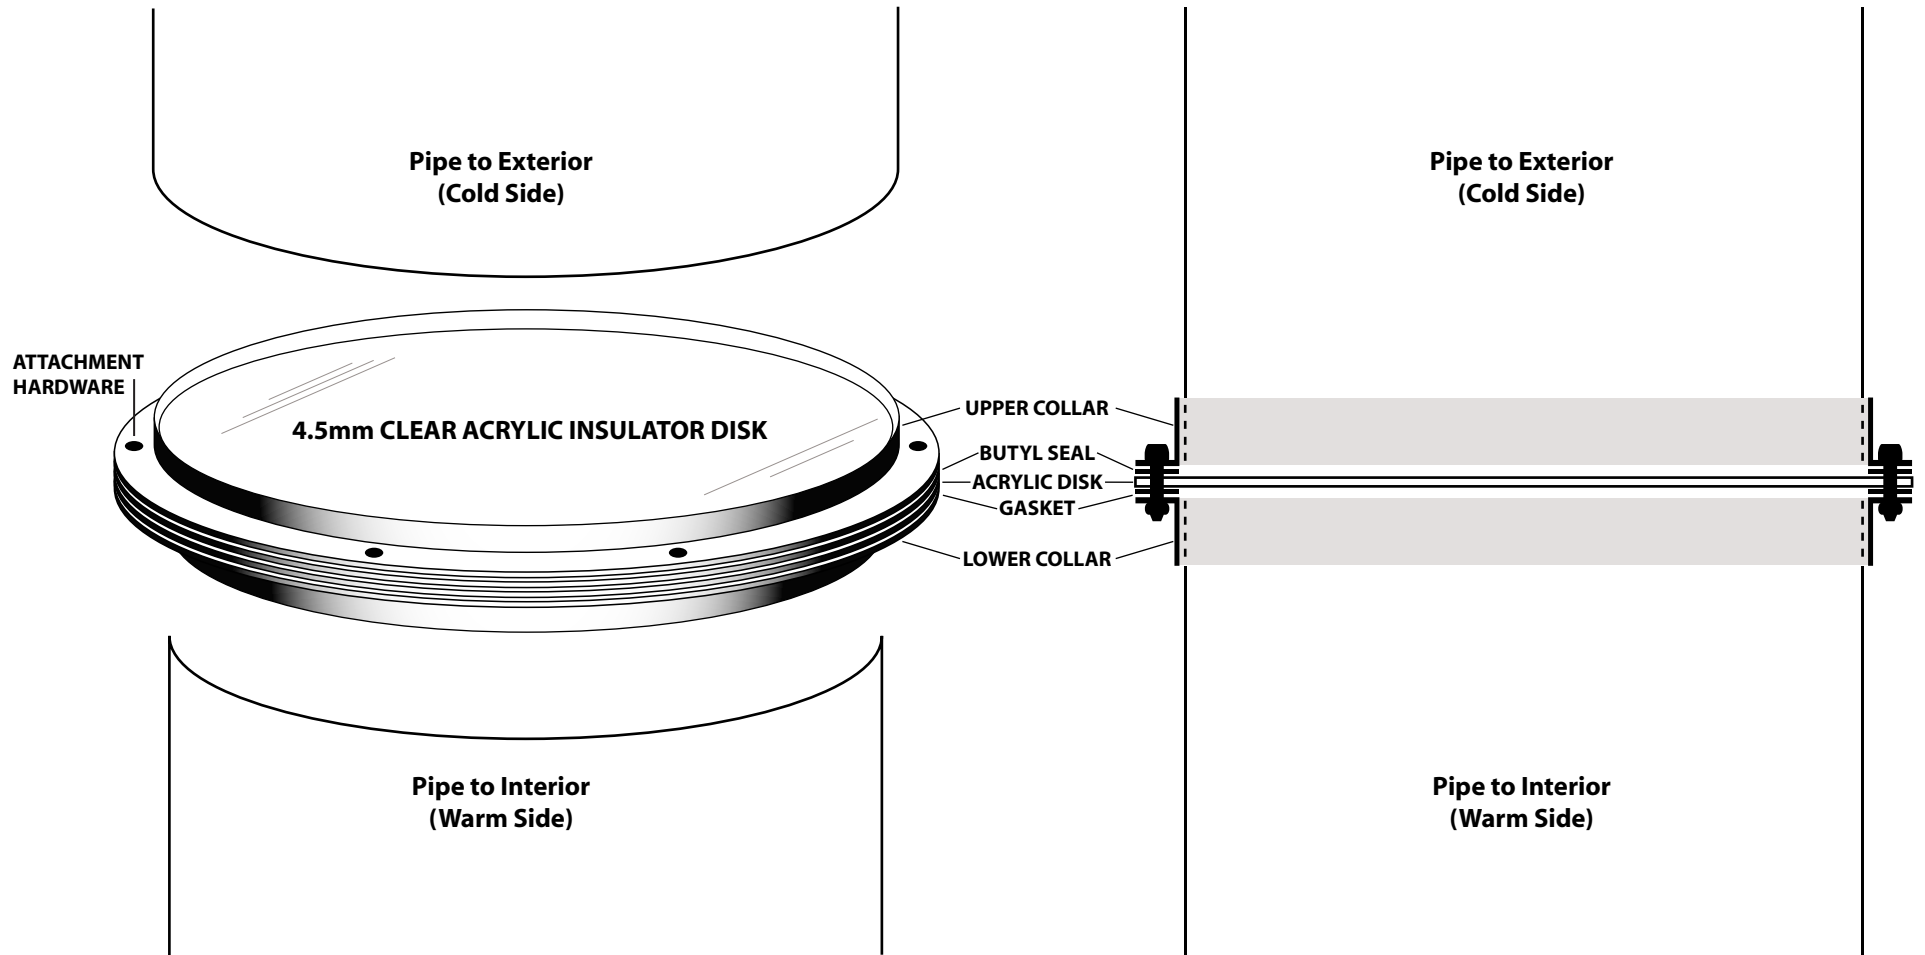

# SKY-TECH™

MANUFACTURE OF  
**SUNSCOPE™**  
Natural Light Systems

S K Y - L I G H T S

"PROUDLY CANADIAN"

11503 - 160 Street Edmonton, Alberta, Canada T5M 3V9 1.800.449.0644

## SunScope™ Inline Thermal Break DETAIL

MEMBER

\*Prior to construction, check with all local building authorities and check building codes for compliance.

SKY-TECH SKY-LIGHTS

Do Not Scale