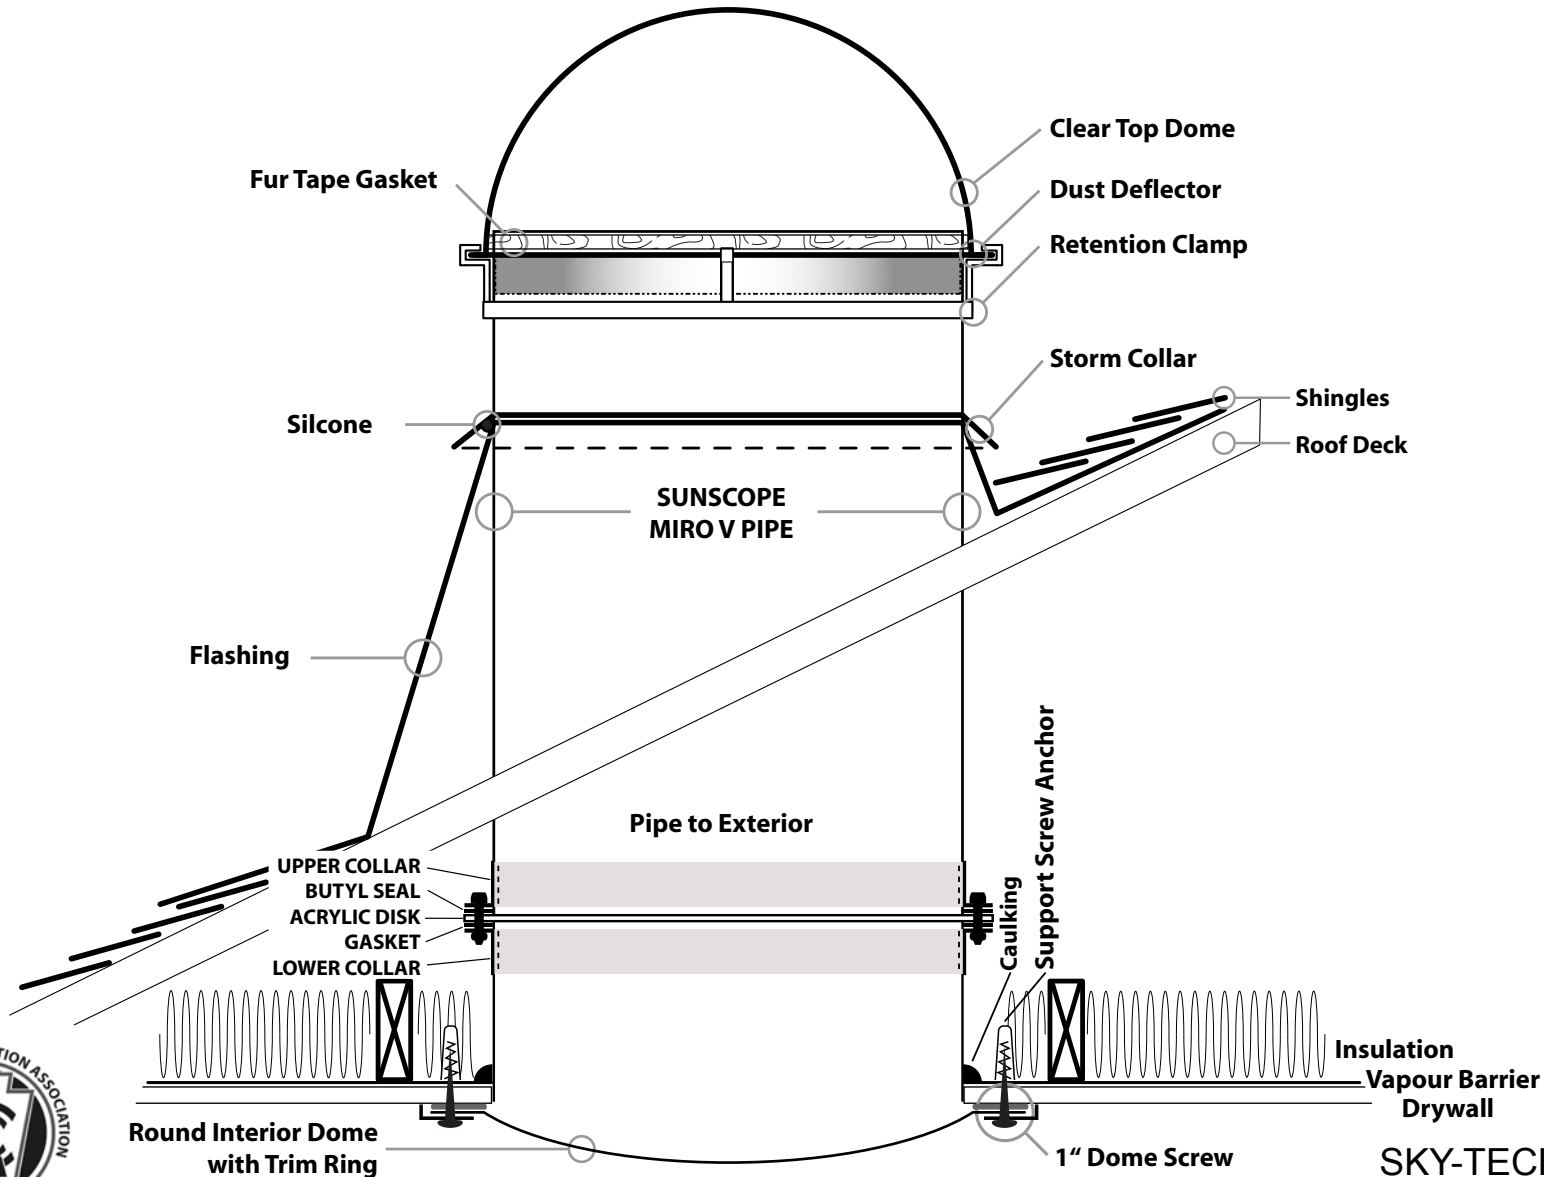

SKY-TECH™

MANUFACTURE OF
SUNSCOPE™
Natural Light Systems

Standard SunScope™ Unit with Inline Thermal Barrier STANDARD ROOF

S K Y - L I G H T S "PROUDLY CANADIAN"

11503 - 160 Street Edmonton, Alberta, Canada T5M 3V9 1.800.449.0644

MEMBER

*Prior to construction, check with all local building authorities and check building codes for compliance.

SKY-TECH SKY-LIGHTS

Do Not Scale