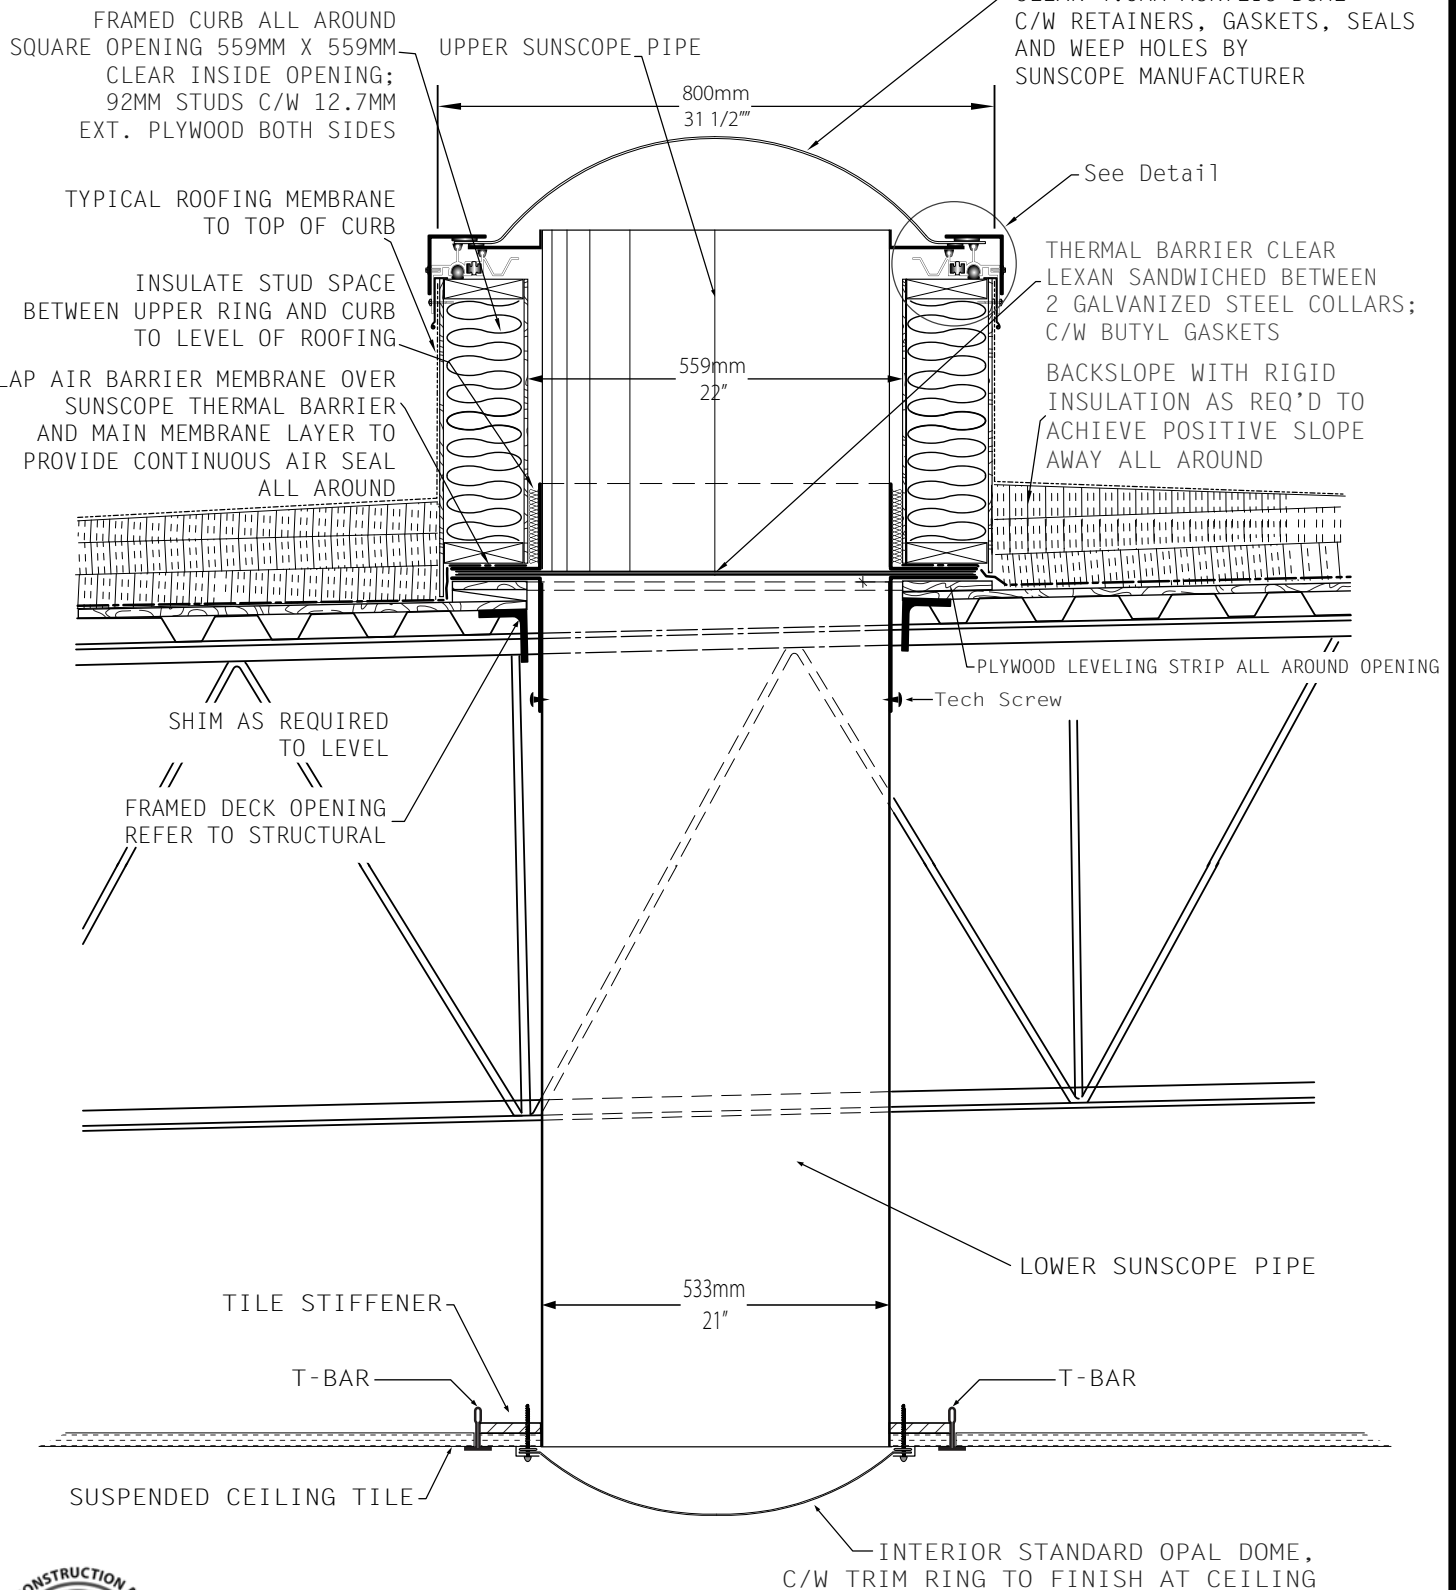

11503 - 160 Street Edmonton, Alberta, Canada T5M 3V9 1.800.449.0644

*Prior to construction, check with all local building authorities and check building codes for compliance.

Do Not Scale

SKY-TECH SKY-LIGHTS