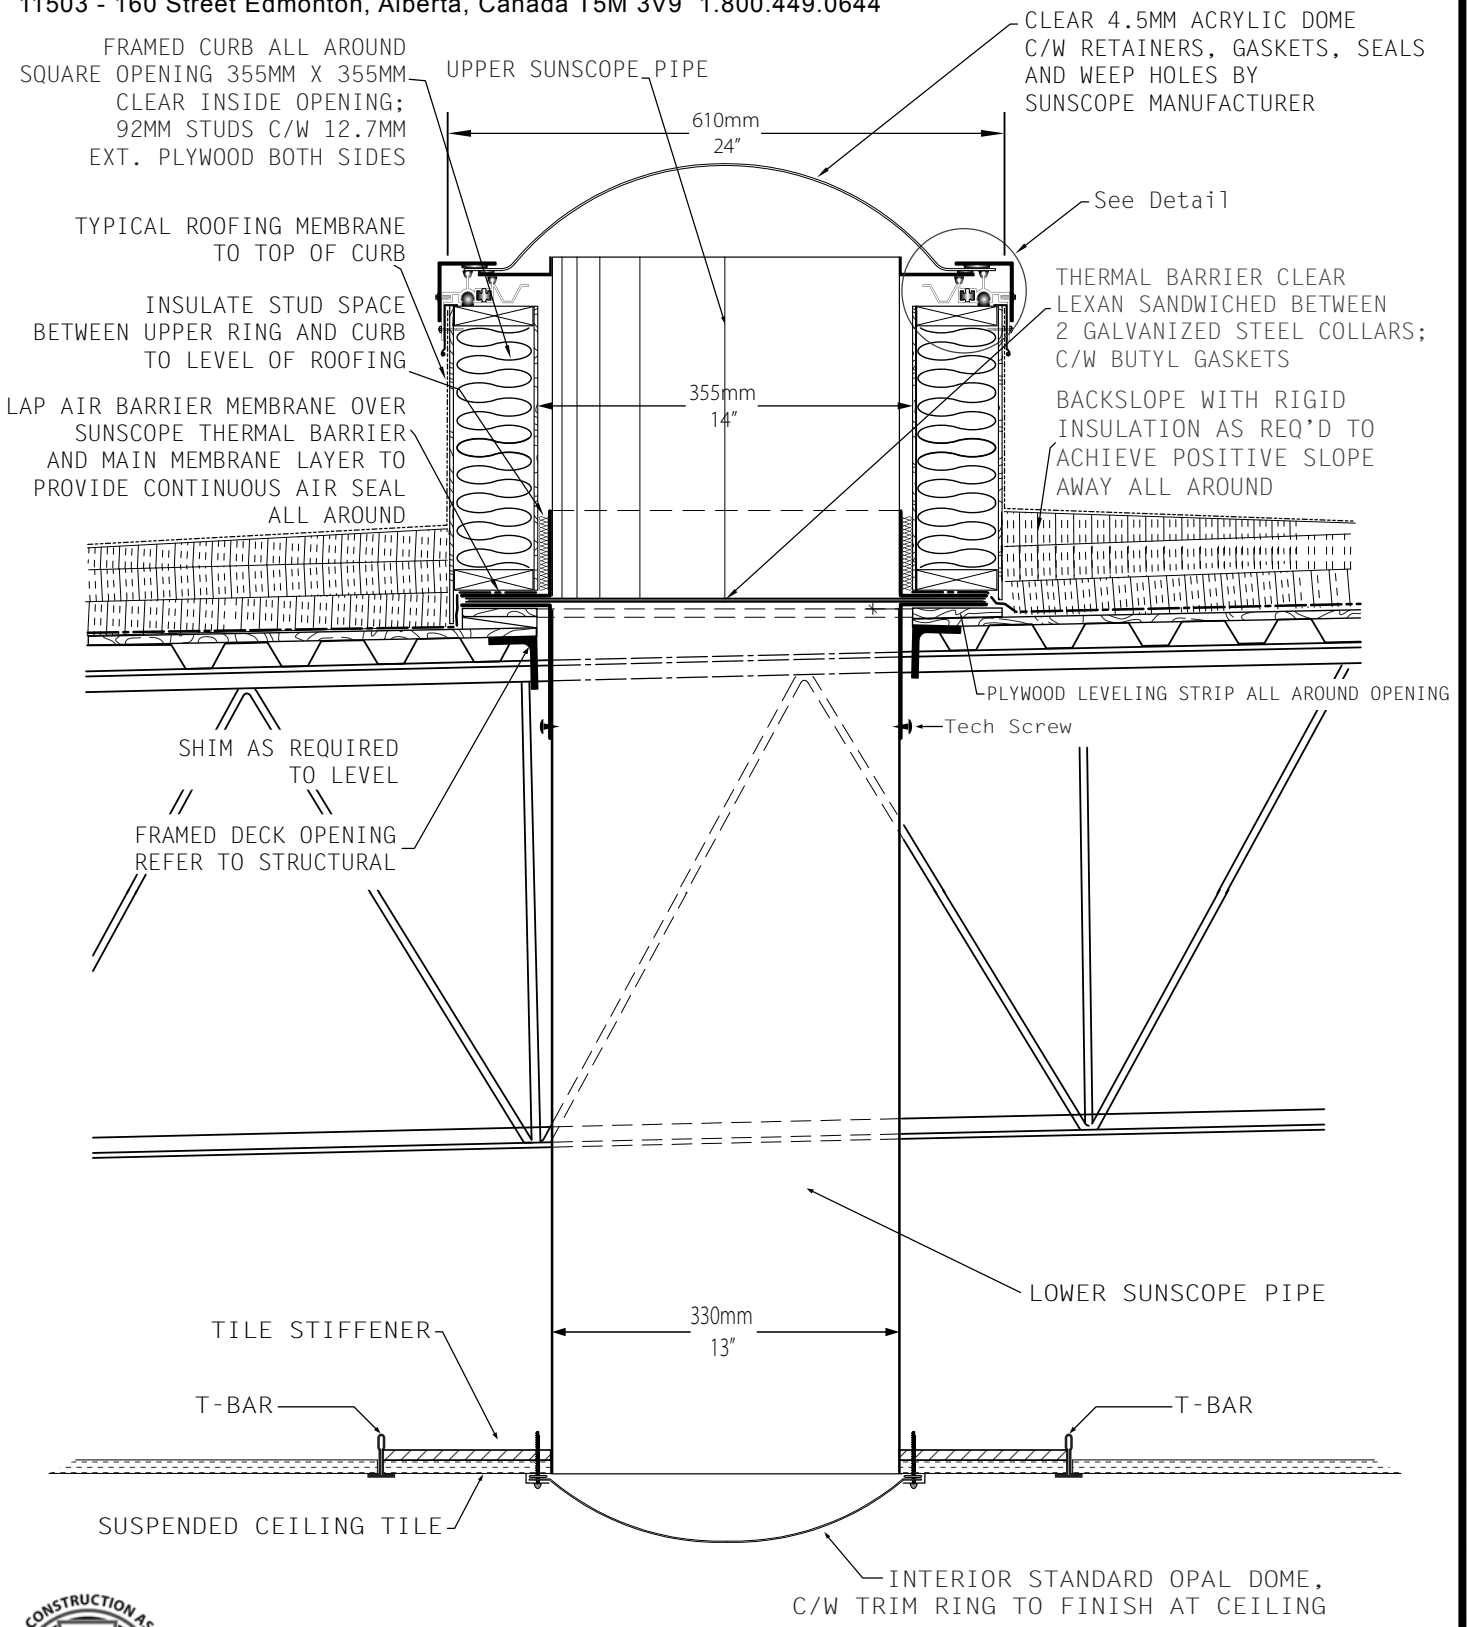

11503 - 160 Street Edmonton, Alberta, Canada T5M 3V9 1.800.449.0644

*Prior to construction, check with all local building authorities and check building codes for compliance. Do Not Scale

SKY-TECH SKY-LIGHTS