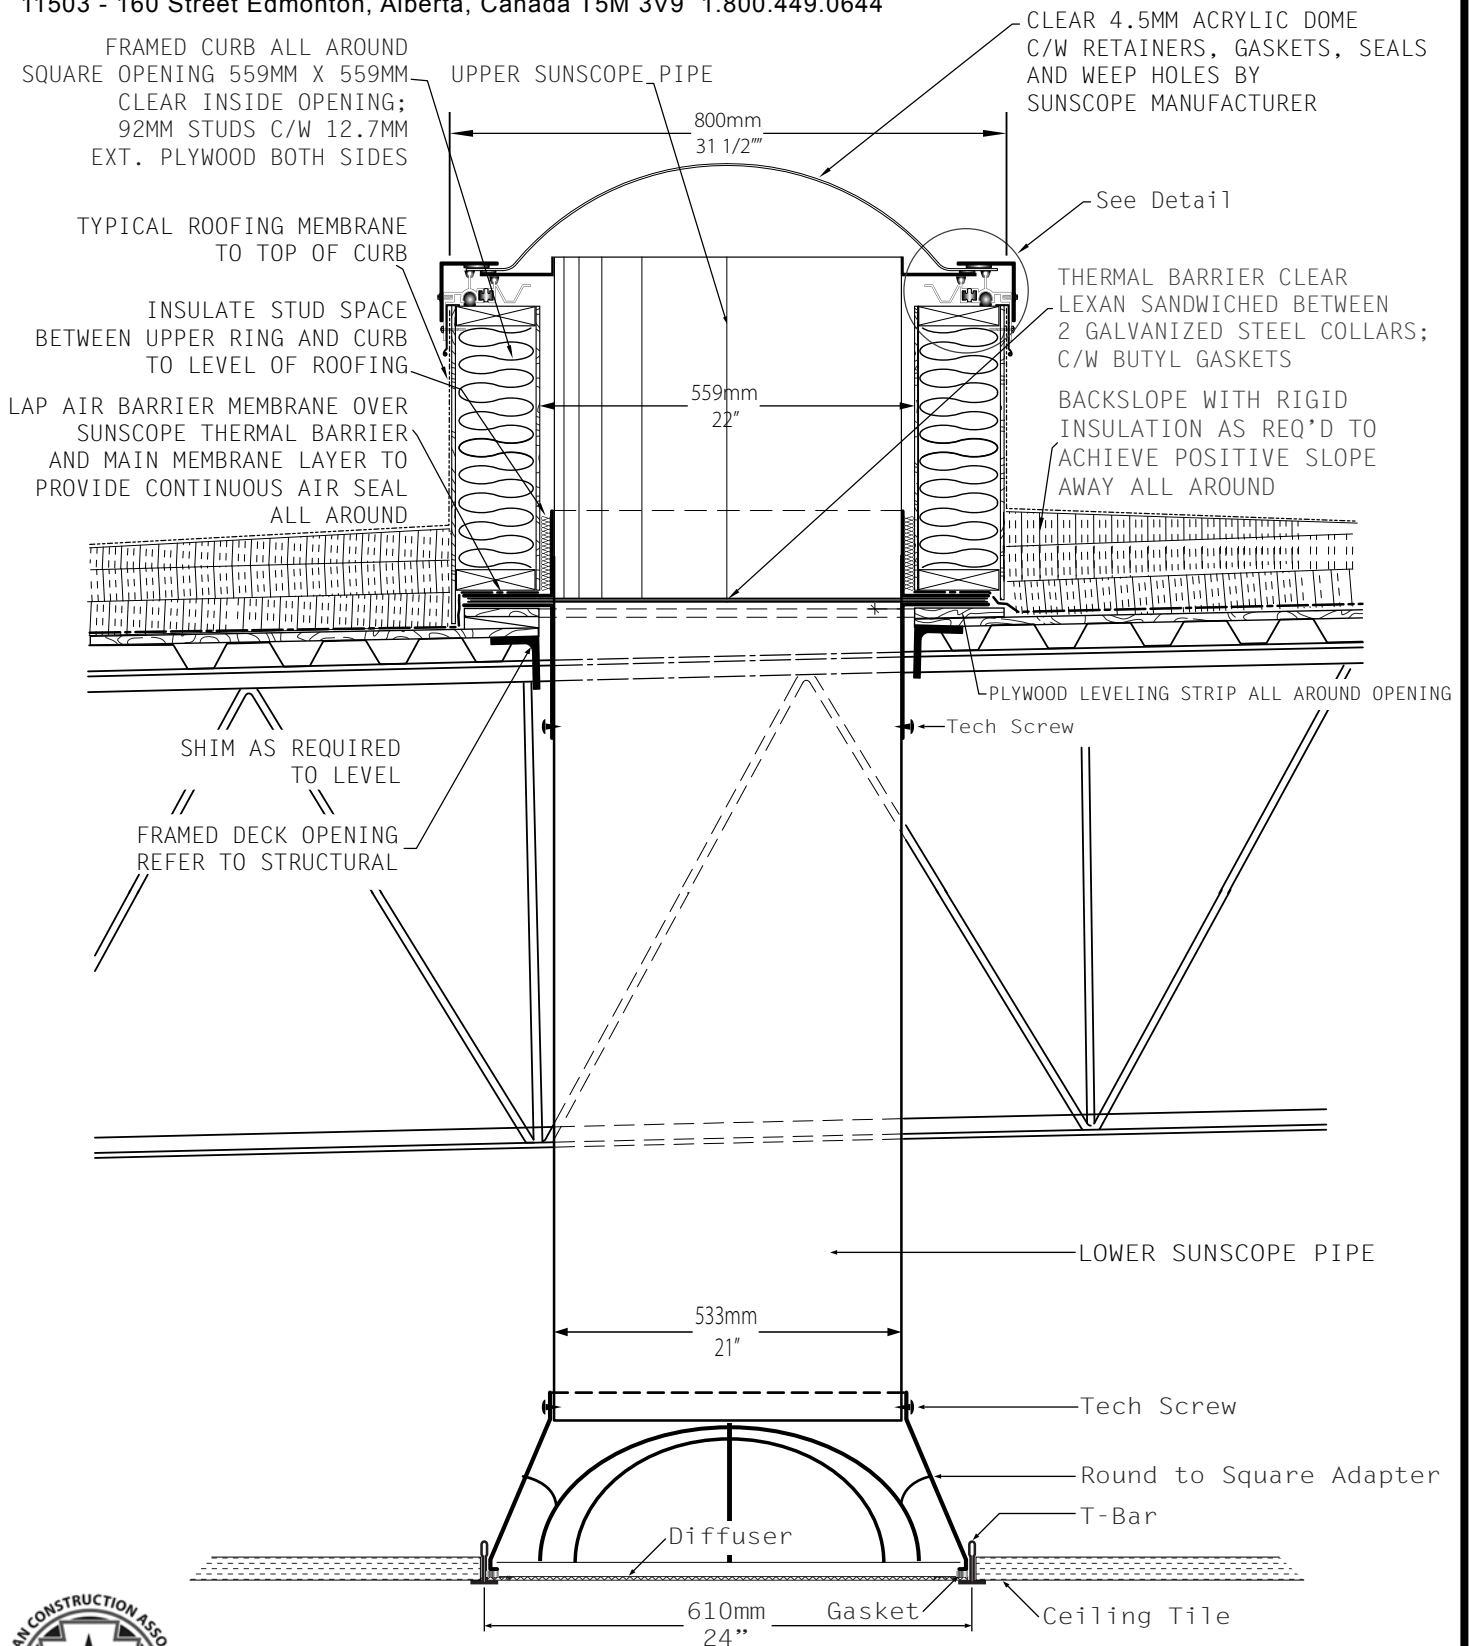

11503 - 160 Street Edmonton, Alberta, Canada T5M 3V9 1.800.449.0644

*Prior to construction, check with all local building authorities and check building codes for compliance.

Do Not Scale