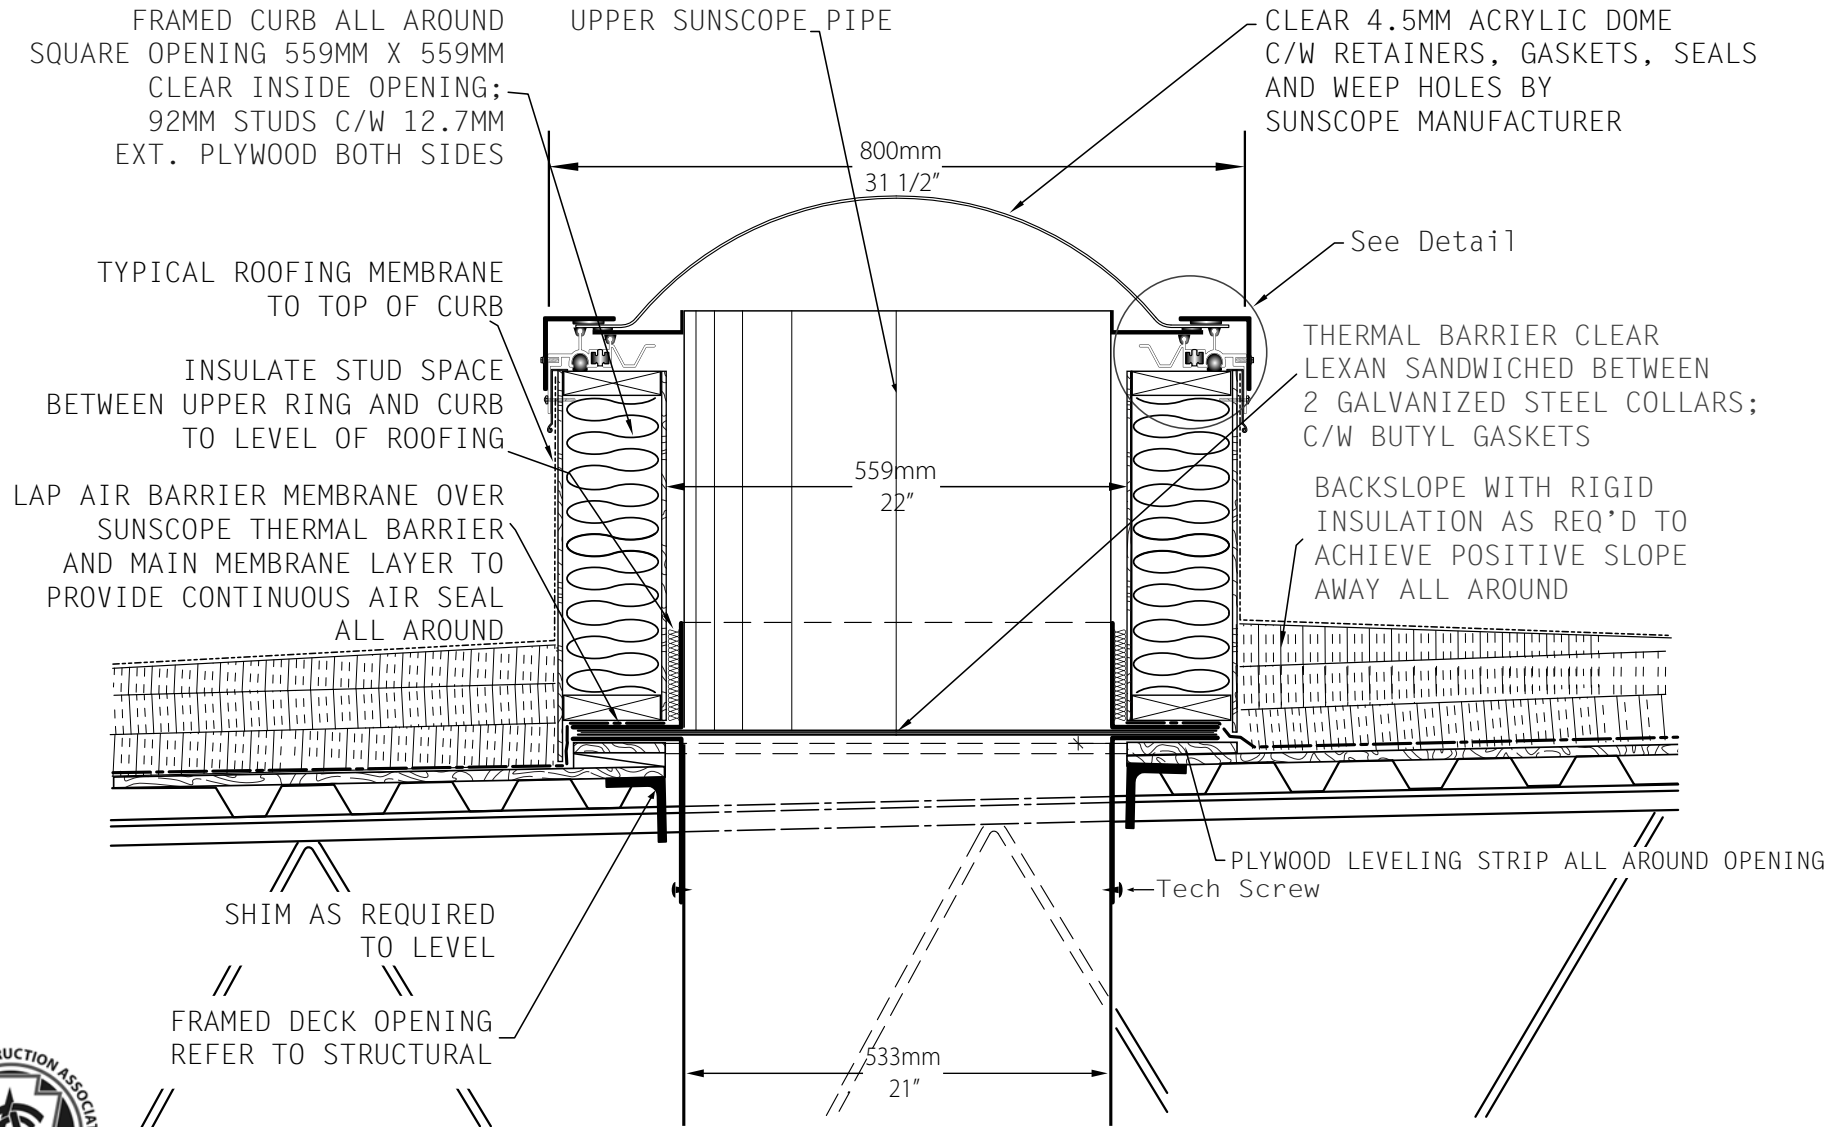

SKY-TECH™

MANUFACTURE OF
SUNSCOPE™
Natural Light Systems

S K Y - L I G H T S "PROUDLY CANADIAN" 

11503 - 160 Street Edmonton, Alberta, Canada T5M 3V9 1.800.449.0644

Industrial 21" Top Detail

*Prior to construction, check with all local building authorities and check building codes for compliance.

SKY-TECH SKY-LIGHTS

Do Not Scale